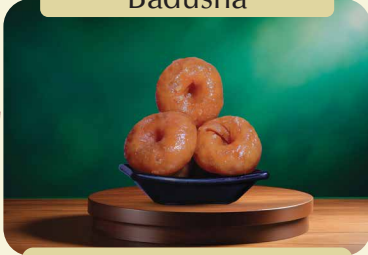

INDIVIDUAL SWEETS

Badusha

INR | 220_{500g} | 110_{250g}

+GST 5%