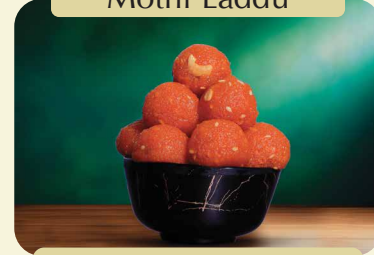

INDIVIDUAL SWEETS

Badusha

INR | 220_{500g} | 110_{250g}

+GST 5%

Mysurpa

INR | 340_{500g} | 170_{250g}

+GST 5%

Mothi Laddu